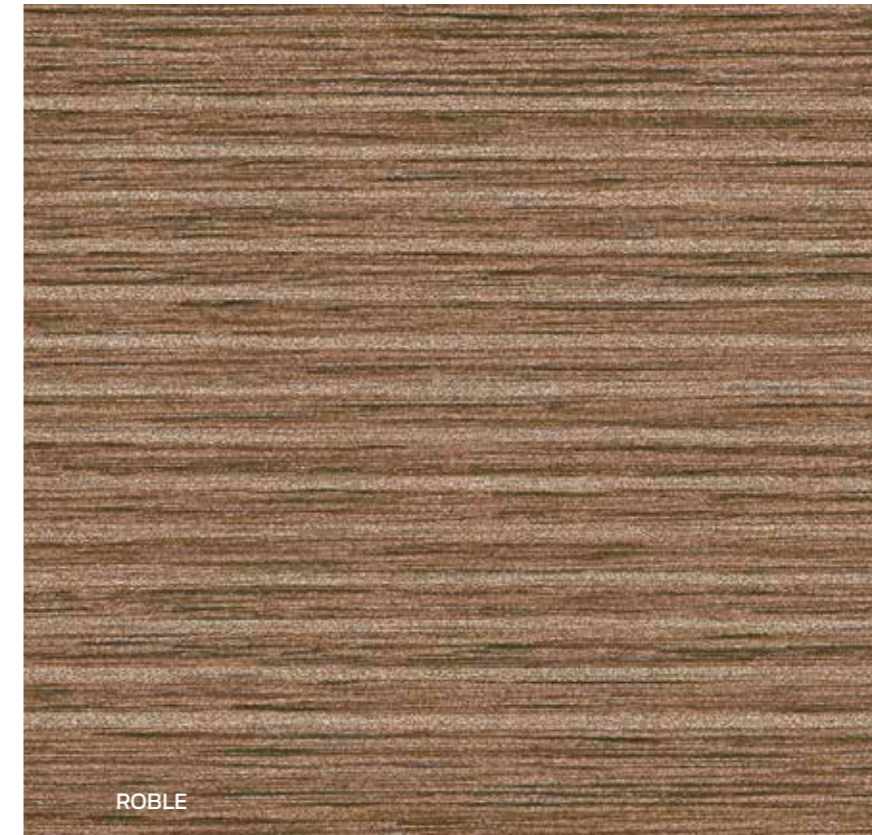

Its stylized format allows it to cover large surfaces, providing a laminated effect very characteristic of this type of product.

GREY

GRAPHITE

ROBLE

WENGUE