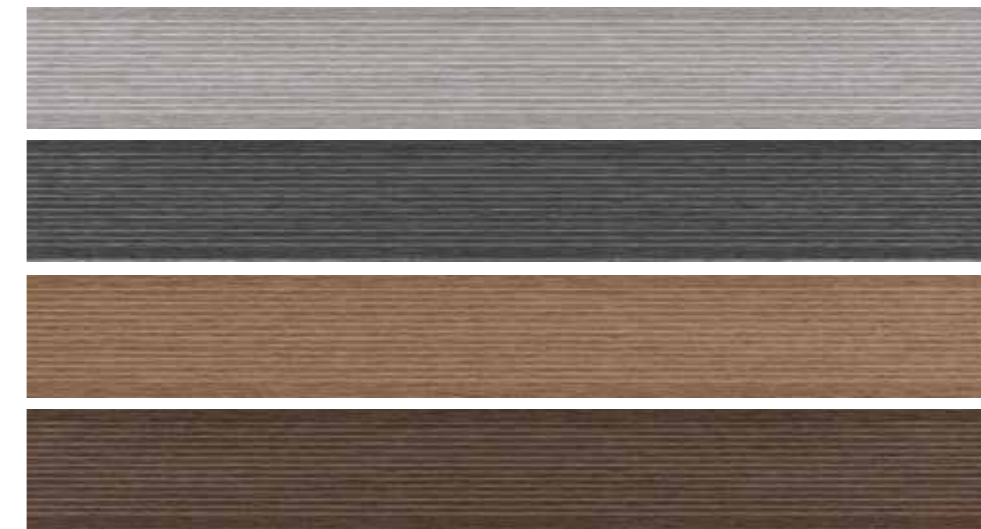

Embalaje / Packing

	Boxes Pallet	Pieces Box	SQM Box	SQM Pallet	KGS Pieces	KGS Box	KGS Pallet
11x89,5 / 4,5"x33,5"	55	9	0,89	48,95	2,20	20,05	1,117,45