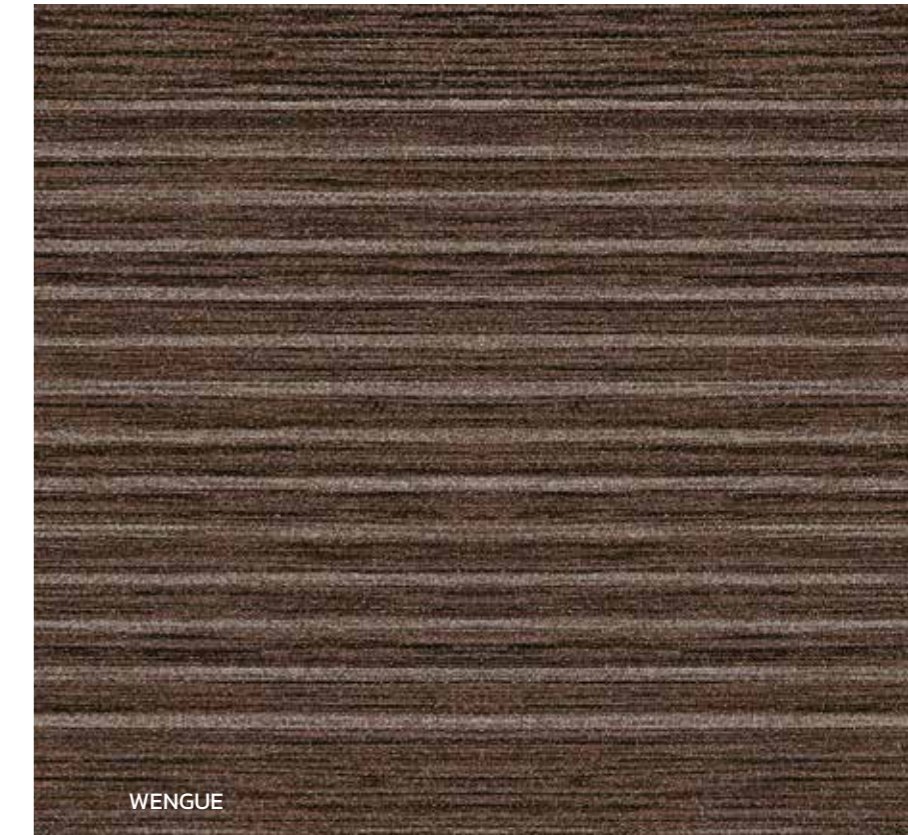

Its stylized format allows it to cover large surfaces, providing a laminated effect very characteristic of this type of product.

GREY

GRAPHITE

ROBLE

WENGUE