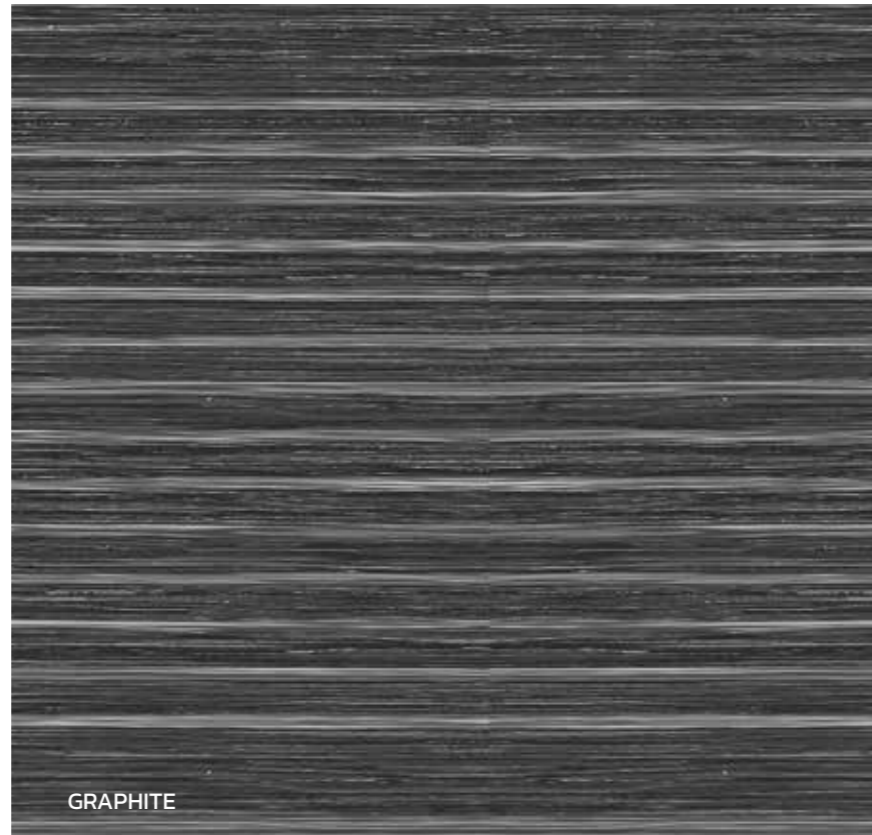

Su formato estilizado permite cubrir grandes superficies aportando un efecto laminado muy caacterístico de este tipo de producto.

Kirideck collection combines performance, aesthetics and versatility. It has an Antislip finish, perfect for wet areas but easy to clean and preserve.

Its stylized format allows it to cover large surfaces, providing a laminated effect very characteristic of this type of product.

GREY

GRAPHITE

ROBLE

WENGUE