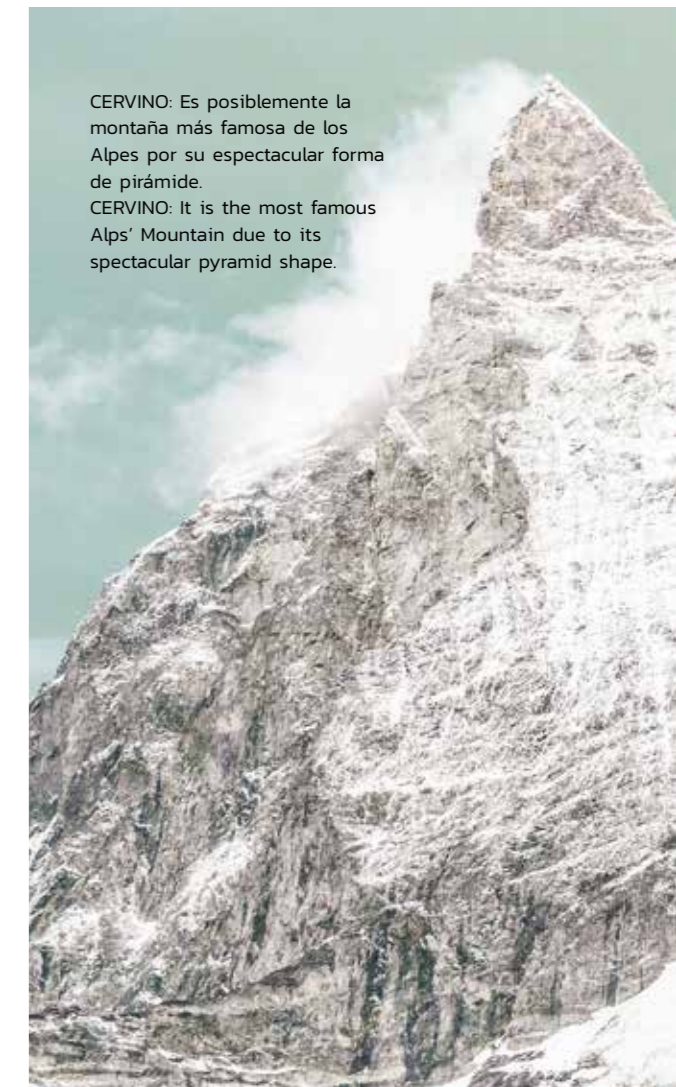

CERVINO

Proyectos de piscina integrales.

Comprehensive pool projects.

La pizarra es un material noble, versátil y natural, muy recomendable para crear ambientes exteriores de marcada personalidad. Su cuidado relieve crea una atmósfera que hace sentir la calidez única que proporciona esta piedra.

Las altas prestaciones técnicas de la colección Cervino lo convierten en un producto perfecto para solucionar cualquier proyecto de piscina en su totalidad. Pudiéndose colocar tanto en la zona de playa, como en la coronación, como en el vaso interior de la misma. Quedando así totalmente integrada.

Slate is a noble, versatile, and natural material, highly recommended for creating outdoor ambients with a strong personality. Its specific relief creates an atmosphere that makes you feel the unique warmth that this stone provides.

The high technical performance of Cervino collection makes it a perfect product to solve any pool project in its entirety. Being able to place it in the beach area, in the coronation, or in the interior glass of it. Thus, being fully integrated.

CERVINO: Es posiblemente la montaña más famosa de los Alpes por su espectacular forma de pirámide.
CERVINO: It is the most famous Alps' Mountain due to its spectacular pyramid shape.